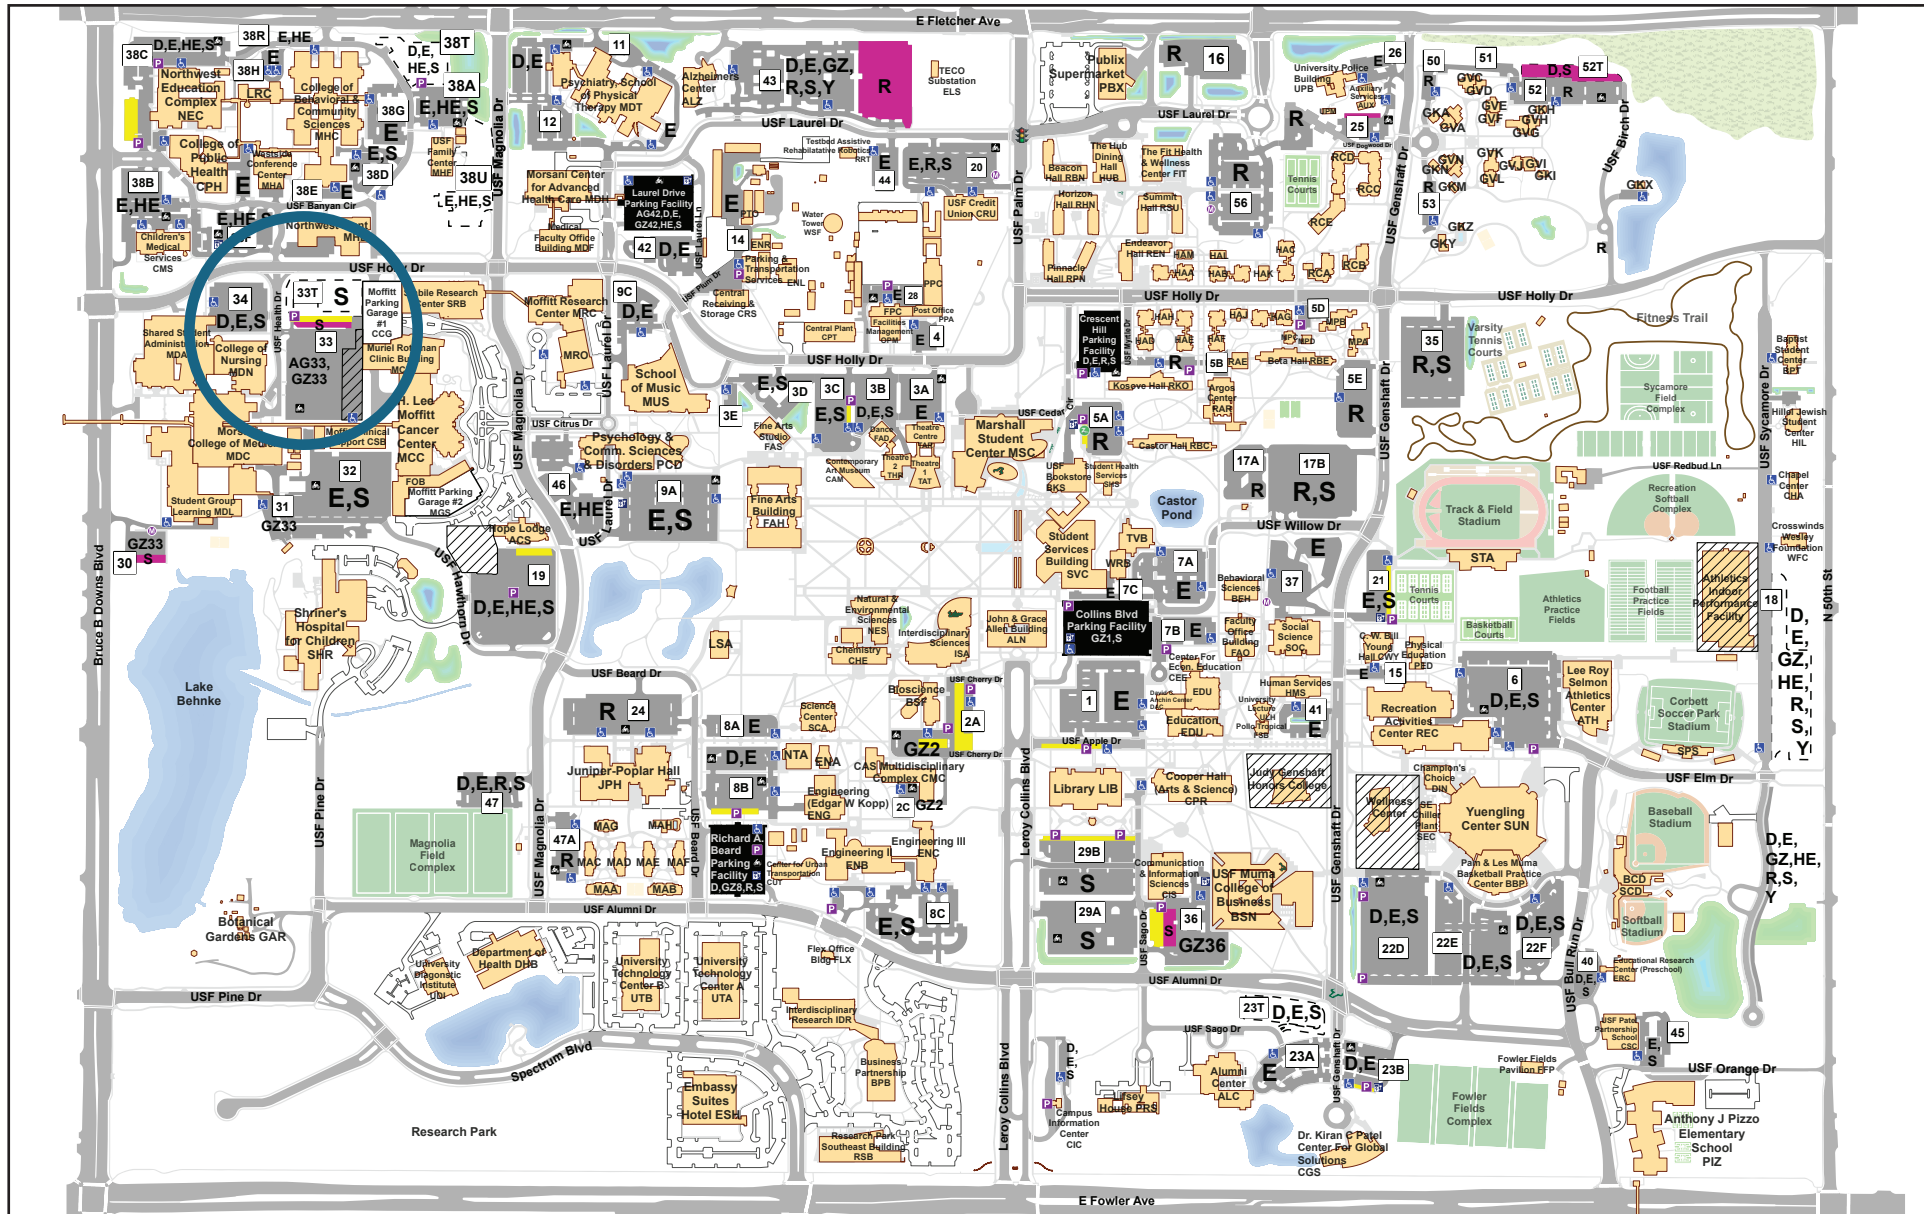

TAMPA CAMPUS PARKING MAP

Map updated May 16, 2022

- S - Non-Resident Student
- R - Resident Student
- Y - Park-n-Ride / Alumni
- GZ - Gold Zone Staff
- E - Staff
- D - Daily/Visitor Parking
- AG33, HE, and AG42 - Moffitt Employee

- Designated Parking
- Timed Spaces
- ParkMobile** use in D spaces

- Motorcycle Parking
- Disabled Parking
- Permit Pay Station

- Metered Parking
- Electric Car Charging Station
- Zipcar Vehicles

Note: This map and all parking designations are subject to change. For the most up-to-date information, please see usf.edu/parking