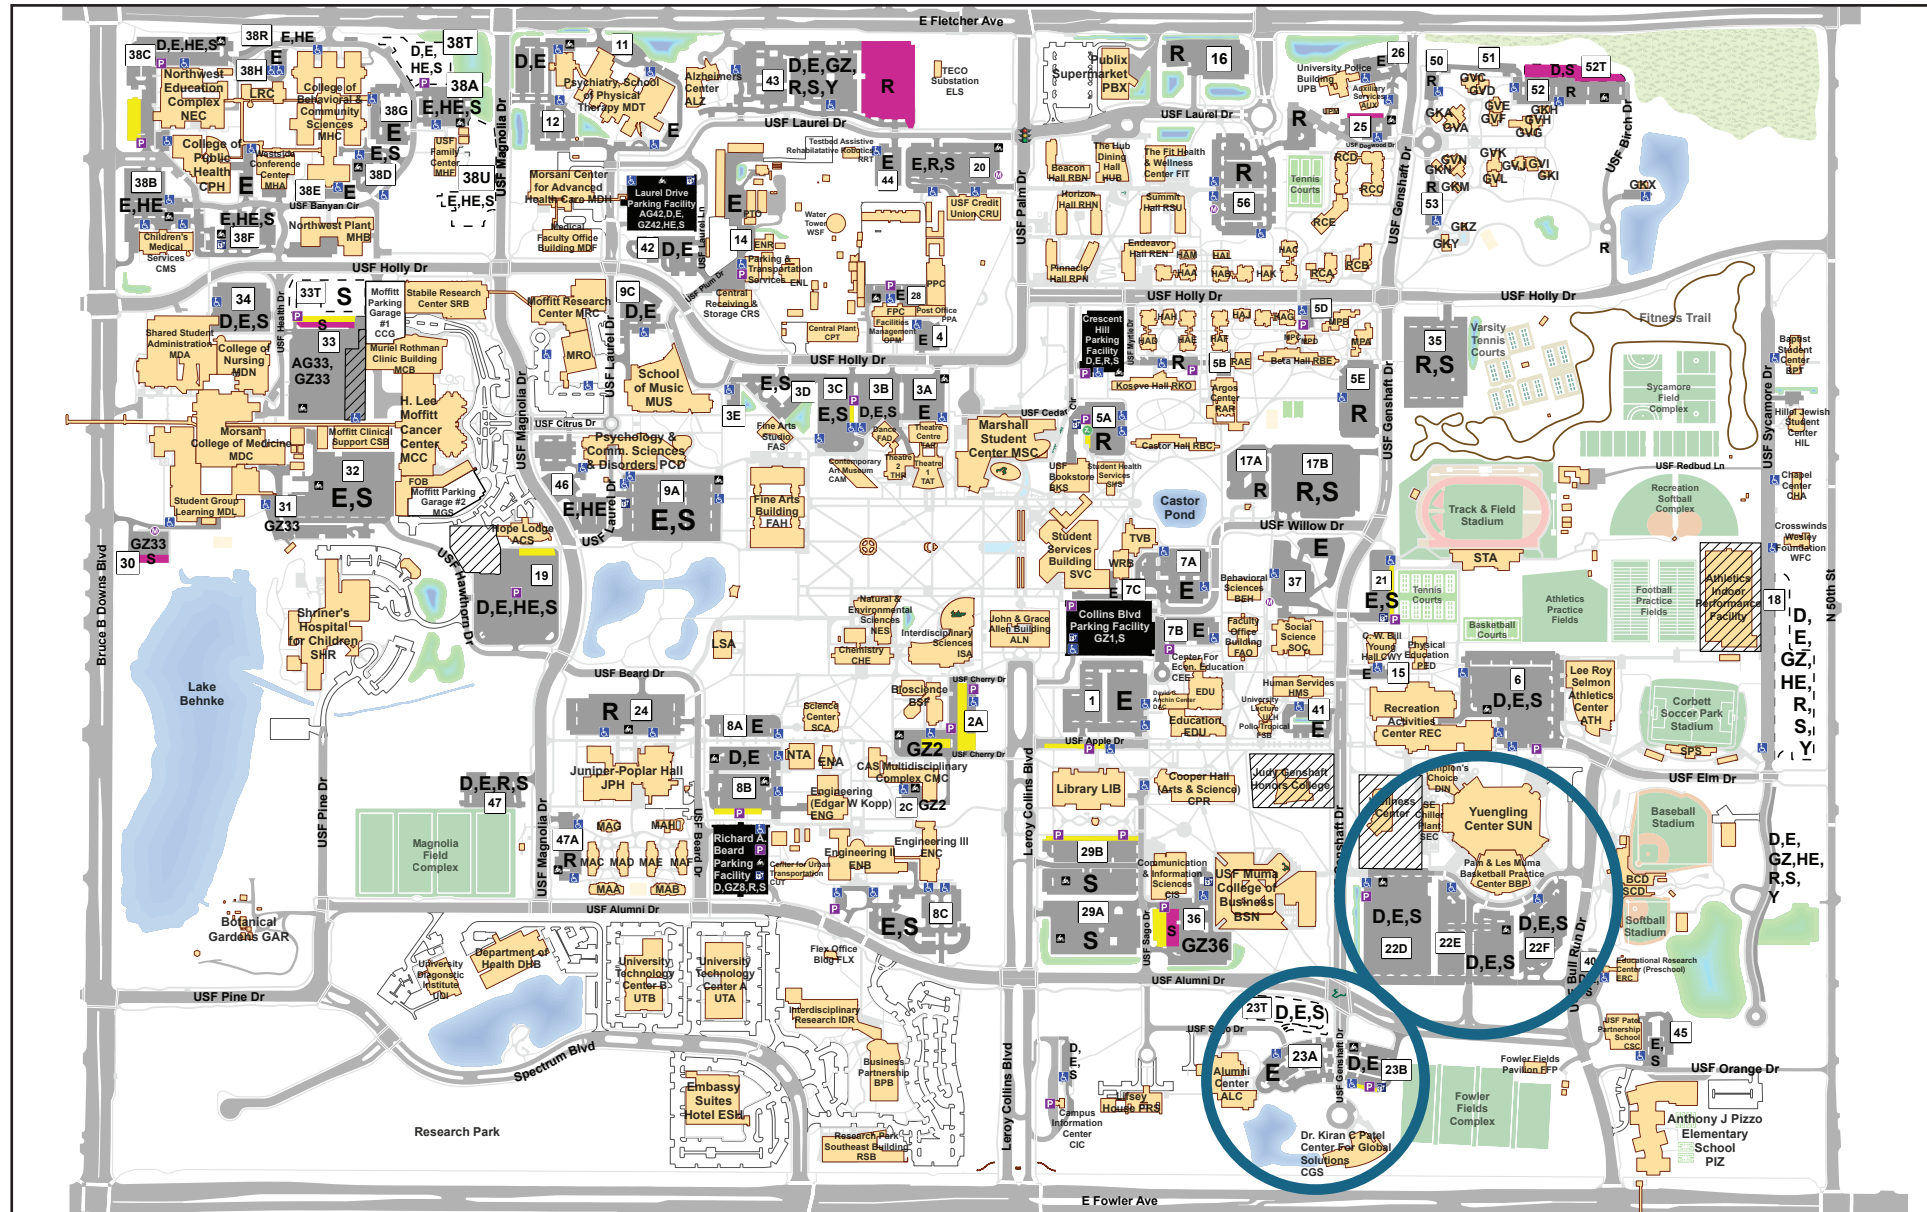

TAMPA CAMPUS PARKING MAP

Map updated May 16, 2022

- S - Non-Resident Student
- R - Resident Student
- Y - Park-n-Ride / Alumni
- GZ - Gold Zone Staff
- E - Staff
- D - Daily/Visitor Parking
- AG33, HE, and AG42 - Moffitt Employee

- Designated Parking
- Timed Spaces
- Motorcycle Parking
- Disabled Parking
- Electric Car Charging Station
- ParkMobile use in D spaces
- Permit Pay Station
- Zipcar Vehicles

Note: This map and all parking designations are subject to change. For the most up-to-date information, please see usf.edu/parking