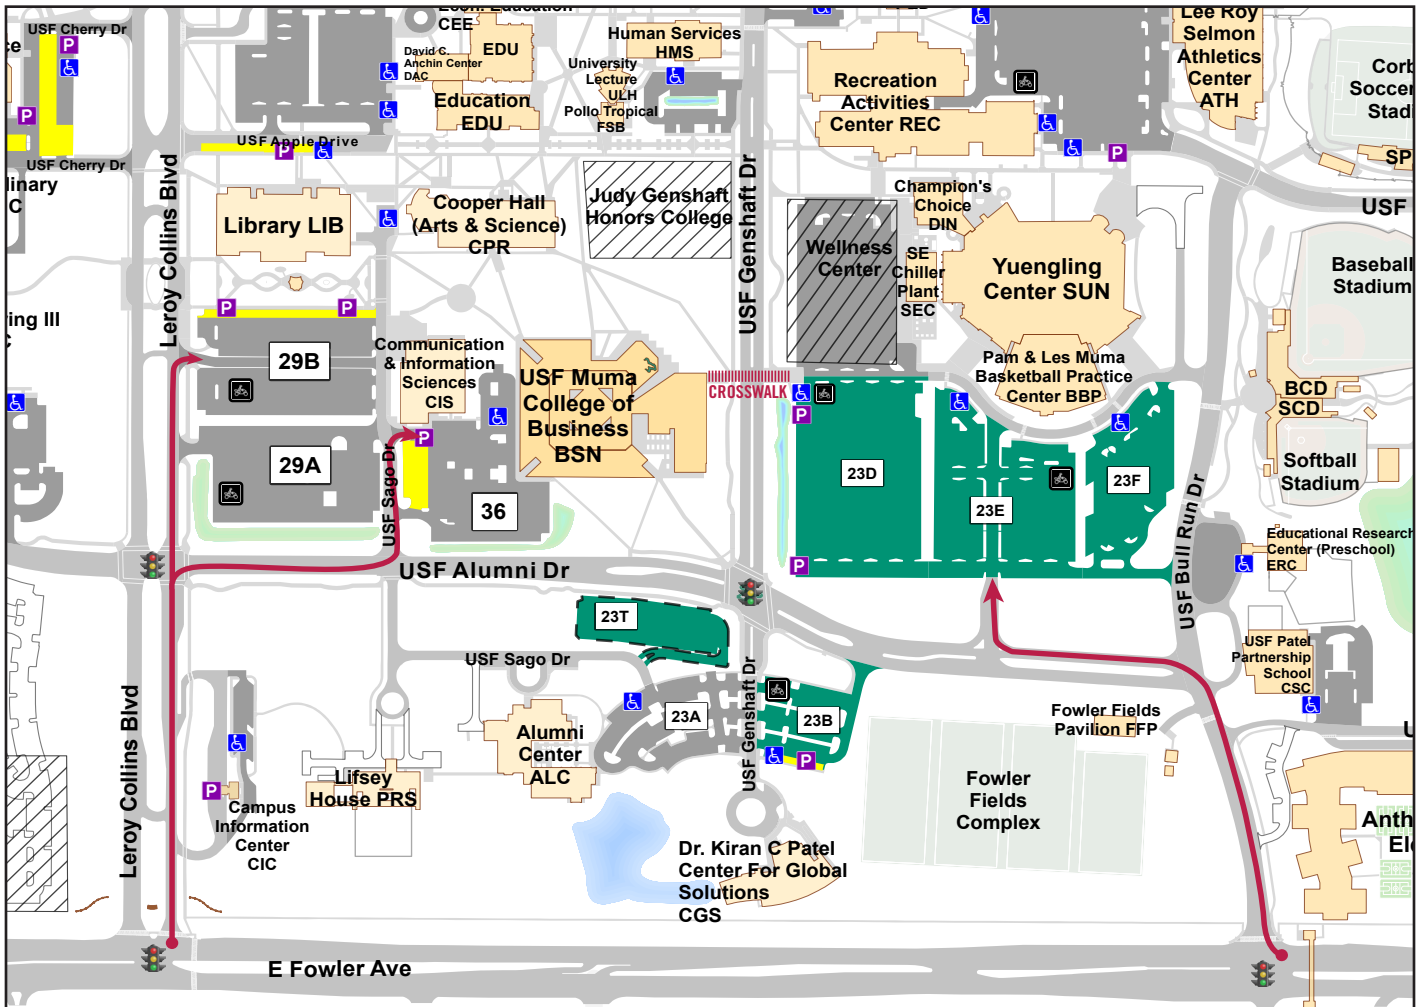

# Parking Directions for Muma College of Business

It is recommended you enter the campus through one of the entrances on East Fowler Avenue. Visitors can use the parking pay stations, denoted by a purple square with the letter P on the map, or the Parkmobile app on your phone to pay for parking. You can park in either the highlighted sections of the parking lots or in any of the teal lots. If you park in the Yuengling Center parking lot, please use the crosswalk noted in red to access the main entry to the Muma College of Business.